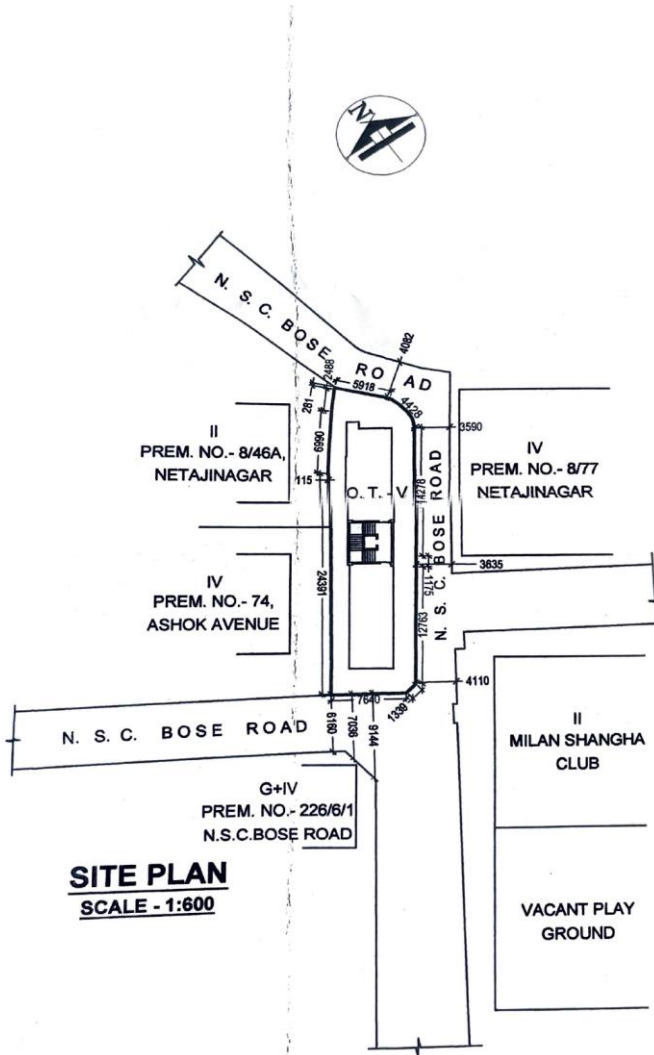

# **AMBIENTE CONSTRUCTION**

CIVIL CONTRACTOR

32, H.L. SARKAR ROAD, KOLKATA - 700070.

Ref. No.....

Date .....

Project : Ground + Four storied building  
at 349/322, N.S.C. Bose Road, P.S.  
Netaji Nagar Kolkata 700092.

Latitude: 22.4788361

Longitude: 88.3618988

LATITUDE AND LONGITUDE IS  
MEASURED AT THE CENTRE OF  
THE PLOT.

**SITE PLAN**  
SCALE - 1:600

For **AMBIENTE CONSTRUCTION**

*Alam Chakraborty*  
Proprietor